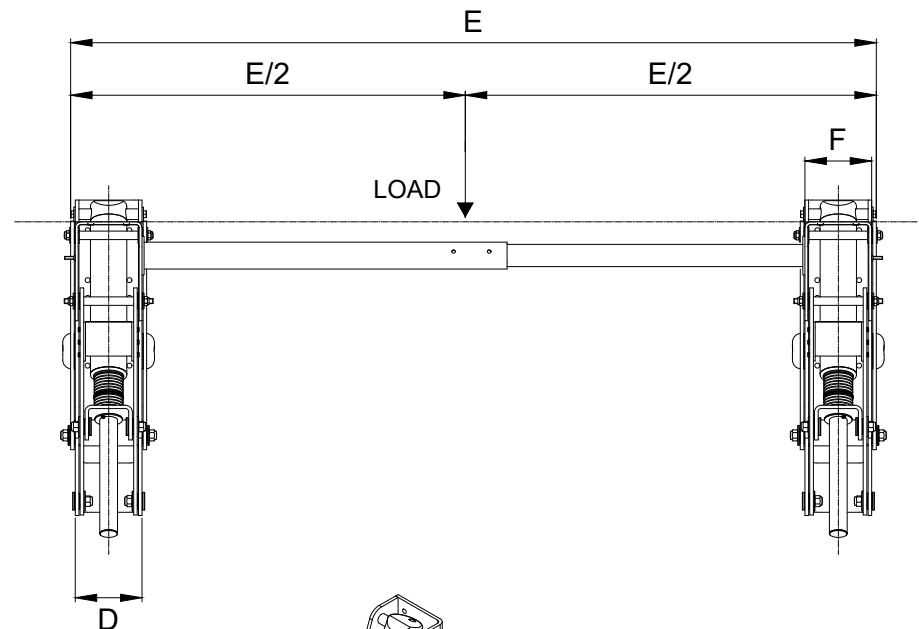

Lifting capacity (Kg)	850
A (mm)	60
B (mm)	700
C (mm)	690
D (mm)	187
E (mm)	2260*
F (mm)	187
G (mm)	420
H (mm)	≈ 890
L (mm)	788
(*) Adjustable pole (mm)	- 500
Safety hooks	-
Weight (Kg)	250

**b**<sup>®</sup> besenzoni  
ITALY

Product

**TLE 850**

**Platform Lift**