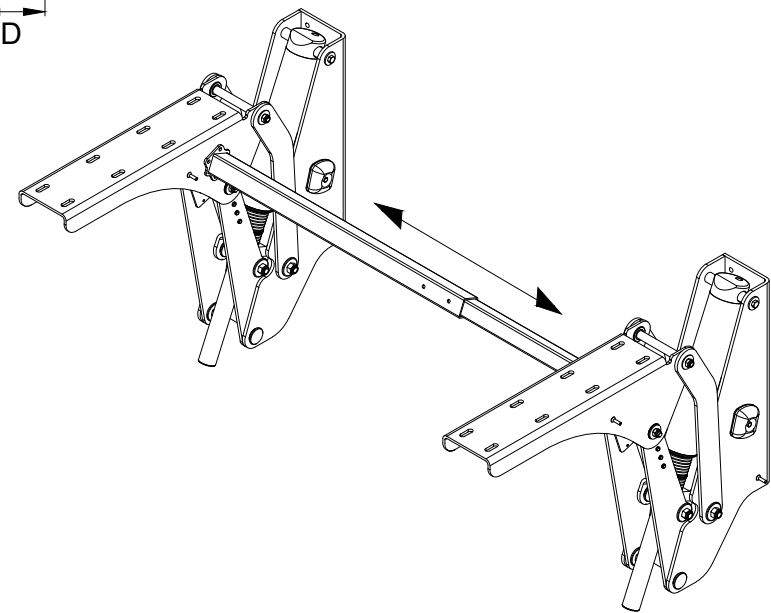

Lifting capacity (Kg)	850
A (mm)	60
B (mm)	700
C (mm)	690
D (mm)	187
E (mm)	2260*
F (mm)	187
G (mm)	420
H (mm)	≈ 890
L (mm)	788
(*) Adjustable pole (mm)	- 500
Safety hooks	-
Weight (Kg)	250

**b**<sup>®</sup> besenzoni  
ITALY

Product

**TLE 850**

**Platform Lift**