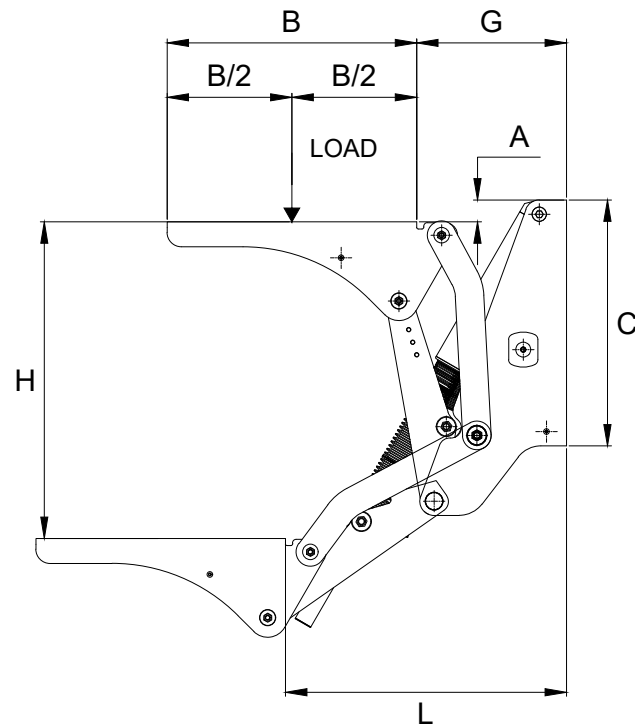

Lifting capacity (Kg)	850
A (mm)	60
B (mm)	700
C (mm)	690
D (mm)	187
E (mm)	2260*
F (mm)	187
G (mm)	420
H (mm)	≈ 890
L (mm)	788
(*) Adjustable pole (mm)	- 500
Safety hooks	-
Weight (Kg)	250

**b**<sup>®</sup> besenzoni  
ITALY

Product

**TLE 850**

**Platform Lift**